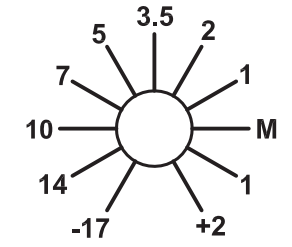

CHANNEL 1

GAIN (dB)

CHANNEL 2

CHANNEL 3

GAIN (dB)

CHANNEL 4

BASS CUT (Hz)

BASS CUT (Hz)

INPUT Z

300Ω
1200Ω

PAD OUT
PAD IN

NON-INV
INVERT
PHASE

O/P TRIM (dB)

INPUT Z

300Ω
1200Ω

PAD OUT
PAD IN