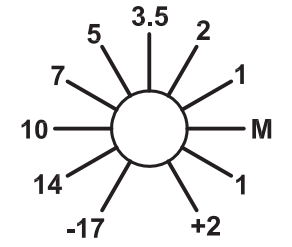

CHANNEL 1

GAIN (dB)

CHANNEL 2

CHANNEL 3

GAIN (dB)

CHANNEL 4

BASS CUT (Hz)

BASS CUT (Hz)

INPUT Z

300Ω
1200Ω

PAD OUT
PAD IN

NON-INV
INVERT
PHASE

O/P TRIM (dB)

INPUT Z

300Ω
1200Ω

PAD OUT
PAD IN