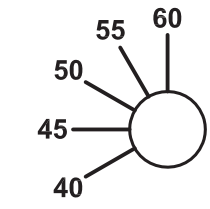

CHANNEL 1

GAIN (dB)

CHANNEL 2

CHANNEL 3

GAIN (dB)

CHANNEL 4

BASS CUT (Hz)

BASS CUT (Hz)

INPUT Z

300Ω
1200Ω

PAD OUT
PAD IN

NON-INV
INVERT
PHASE

O/P TRIM (dB)

INPUT Z

300Ω
1200Ω

PAD OUT
PAD IN