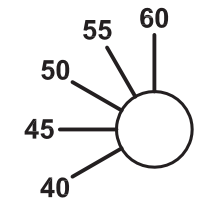

CHANNEL 1

GAIN (dB)

CHANNEL 2

CHANNEL 3

GAIN (dB)

CHANNEL 4

BASS CUT (Hz)

BASS CUT (Hz)

INPUT Z

300Ω
1200Ω

PAD OUT
PAD IN

NON-INV
INVERT
PHASE

O/P TRIM (dB)

INPUT Z

300Ω
1200Ω

PAD OUT
PAD IN