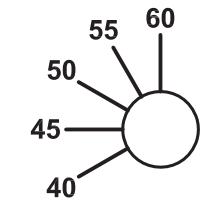

CHANNEL 1

GAIN (dB)

CHANNEL 2

CHANNEL 3

GAIN (dB)

CHANNEL 4

BASS CUT (Hz)

BASS CUT (Hz)

INPUT Z

300Ω
1200Ω

PAD OUT
PAD IN

NON-INV
INVERT
PHASE

O/P TRIM (dB)

INPUT Z

300Ω
1200Ω

PAD OUT
PAD IN